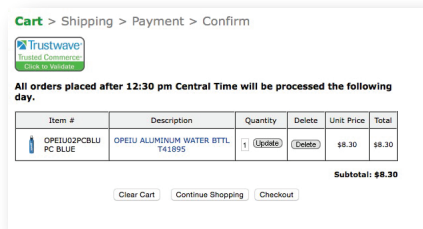

ONLINE STORE

PHONE ORDERS OR QUESTIONS CALL 800-408-2388

1. Visit opeiu.imagepointe.com/opeiu

2. Add your product to your cart

3. Proceed to checkout

4. Create Login Account

Click here to create a login account