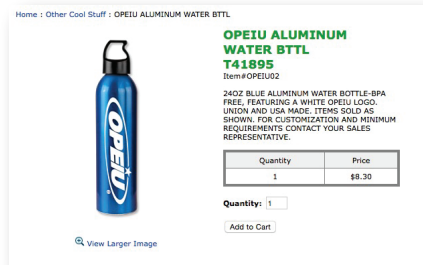

ONLINE STORE

PHONE ORDERS OR QUESTIONS CALL 800-408-2388

1. Visit opeiu.imagepointe.com/opeiu

2. Add your product to your cart

3. Proceed to checkout

4. Create Login Account

Click here to create a login account